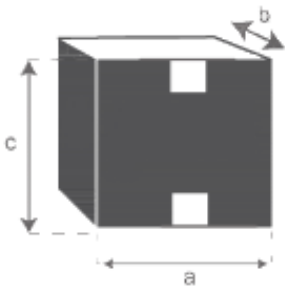

# BERAH GETAH

Reference : TDJ0001

A = 200 cm  
B = 76 cm  
C = 100 cm  
D = 73 cm

a = 205 cm  
b = 105 cm  
c = 20 cm

# BERAH GETAH

Reference : **FDJ0002**

A = 79 cm  
B = 58 cm  
C = 53 cm  
D = 42 cm  
E = 46 cm  
F = 48 cm

a = 96 cm  
b = 68 cm  
c = 60 cm